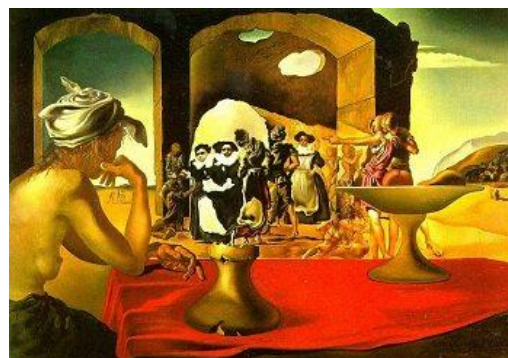

Artist of the week

Salvador Dali

Salvador Dali was a Spanish Surrealist and printmaker. Born on the 1st of May 1904 in Spain and died 23rd January 1989. He was known for his work in the art periods of Surrealism, Cubism, Dada work, Modern art.

Interesting facts about Dali:

He was expelled from art school during his last exam for saying the teachers weren't qualified enough to test him.

He and his family believed he was the reincarnation of his elder brother who had died exactly 9 months before he was born.

He worked with Walt Disney: <https://youtu.be/rMLVqQDeY58>

He was influenced by psychologist Freud to capture images of dreams and hallucinations, accessing his subconscious through a hypnotic state between awake and asleep.